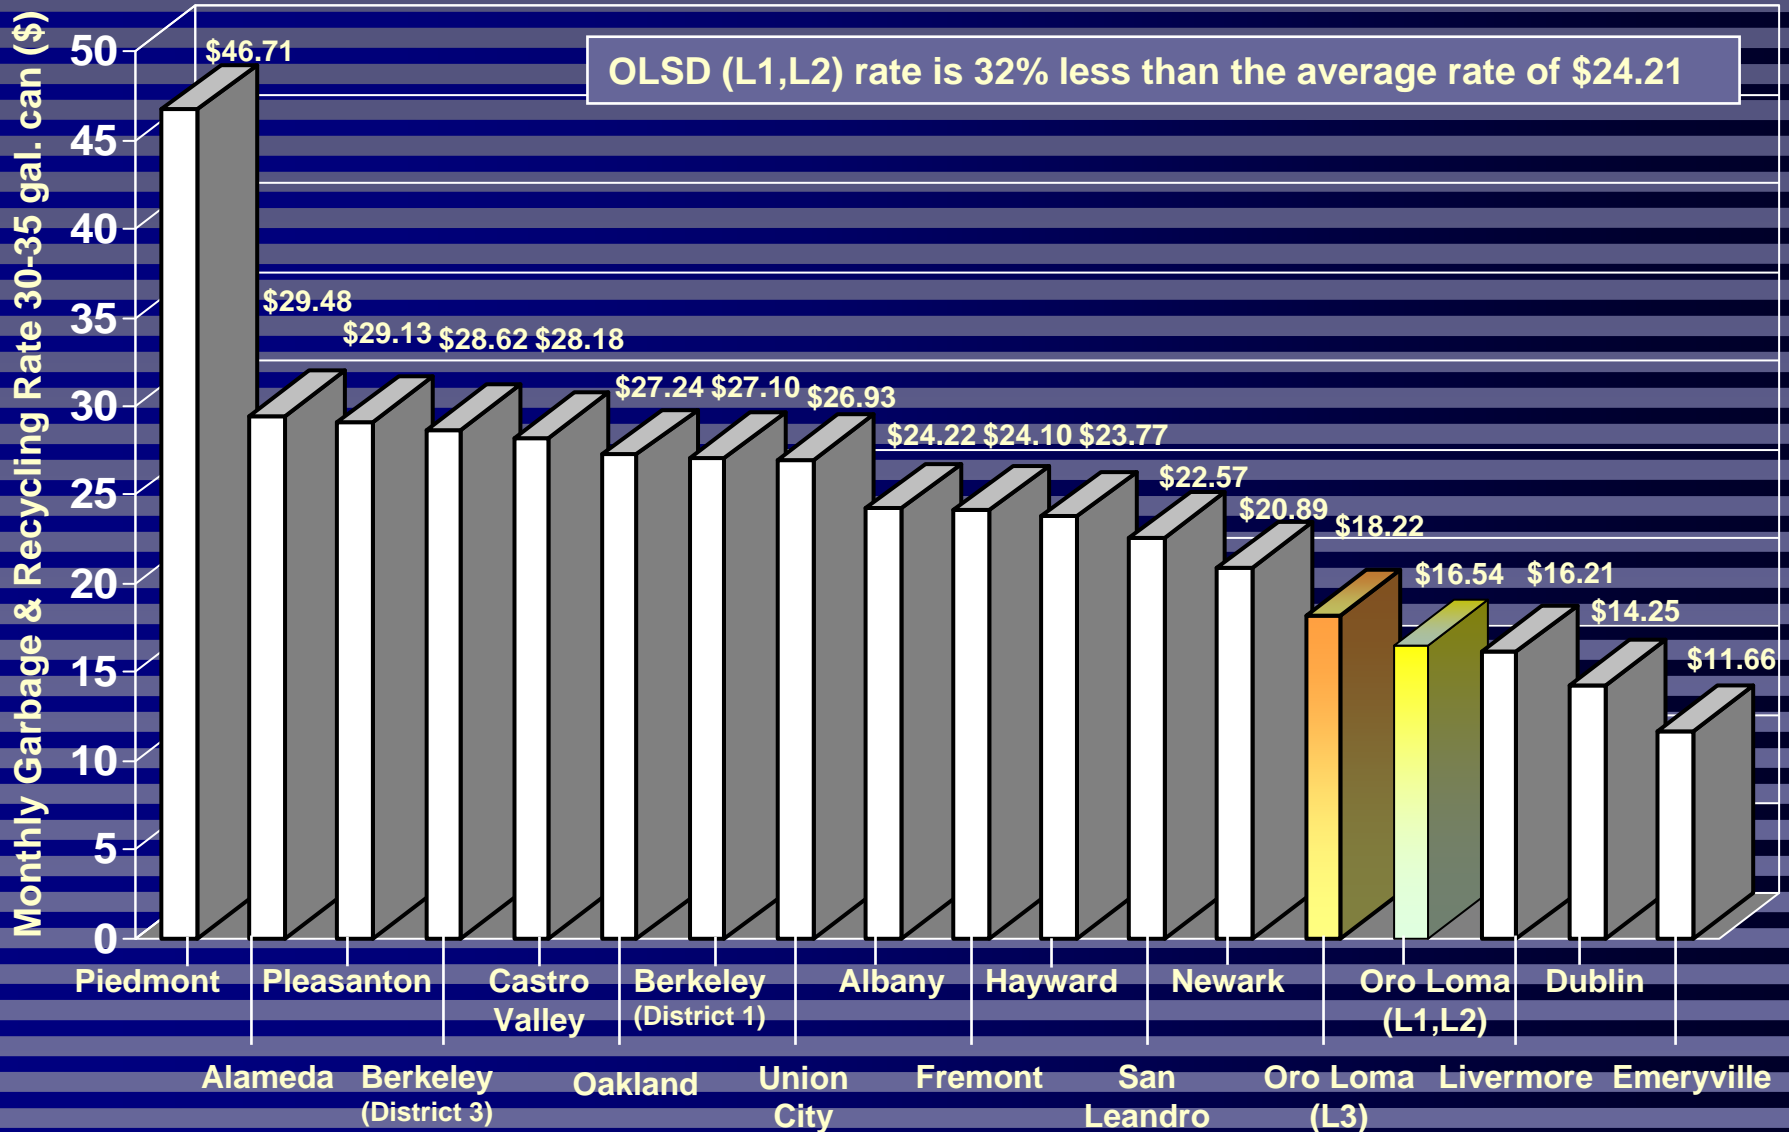

# GARBAGE & RECYCLING RATES PER MONTH FOR 30-35 GALLON CAN, IN ALAMEDA COUNTY As of October 2009

Source: Survey with telephone calls and web search of individual agencies September 2009 by A. Turon and S.Green. Graphic presentation by A. Wong.